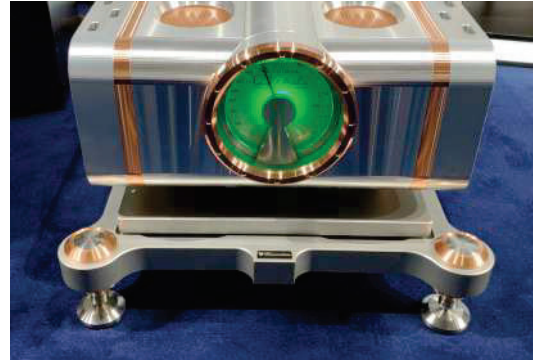

POWER AMP STAND

made for Dan d'AGOSTINO Relentless

MATERIALS

Main: anodized aluminum

Feet: solid copper

Structure: Aluminum + Copper
Dimensions: 670 x 925 mm (W x D)
Useful sizes: 500 x 755 mm (W x D)
Thickness: 50 mm + 30 mm
Decoupling: by giant DSD

STRUCTURE
COLOR

ALUMINUM + COPPER

CHF 14'250.00

per unit

Shipped in wooden box Shipment weight: 160 kg