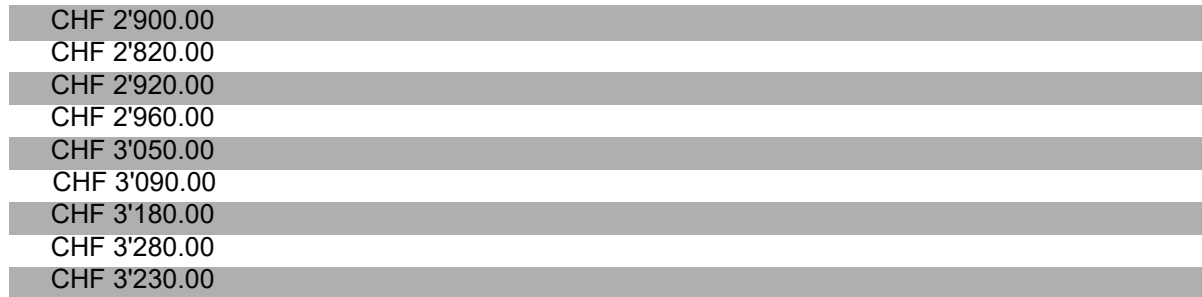

HEIGHTS:

Bottom	CHF 2'900.00
95 mm	CHF 2'820.00
120 mm	CHF 2'920.00
165 mm	CHF 2'960.00
190 mm	CHF 3'050.00
235 mm	CHF 3'090.00
260 mm	CHF 3'180.00
285 mm	CHF 3'280.00
305 mm	CHF 3'230.00
330 mm	CHF 3'320.00