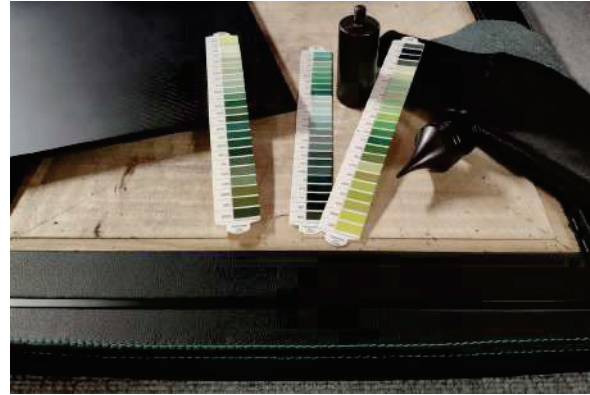

BANDURA XL4 2.0

MADE ON MEASURE RACK

MATERIALS

Main: GLOOM BLACK / GENUINE LEATHER

Center: RACING BLACK / CARBON FIBER

Stitches/threads: EMERALD GREEN

Legs: LEAD

70 EDITION